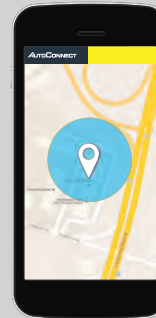

* Reporting frequency when the vehicle's ignition is on and moving.

ANDROID

Apple®

BlackBerry™

REAL-TIME GPS TRACKING

View the real-time location and driving history of your power sport vehicle from your Smartphone or any connected device.

- On demand location tracking
- Landmark entrance/exit monitoring
- Speed monitoring
- After hours usage detection

ADVANCED AUTOTRACK REPORTING

Record the position and status of your power sport vehicle automatically as it moves on Google Maps with AutoTrack service plans.