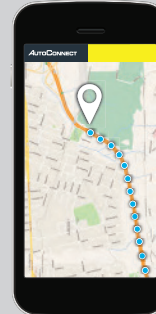

LANDMARKS

Set virtual perimeters; be notified of exits and entries

EASY INSTALL

Simple two wire installation

GUARDIAN SERVICE PLANS

AIRTIME PLANS	GPS	GPS+	Auto Track 5
UNITS COMPATIBLE WITH AIRTIME PLANS			
Movement Updating		20 Min*	5 Min*
AutoConnect Website Dashboard Access	•	•	•
On Demand Locates	•	•	•
24 Hour "Heartbeat" Position	•	•	•
Vehicle Tow Alerts w/ ignition monitoring	•	•	•
Location Entrance / Exit Alerts	•	•	•
Geofence Breach Alert	•	•	•
After Hours Usage Report	•	•	•
Battery Low Alert	•	•	•
Back-up Battery w/Disconnect Alerts	•	•	•
Low Voltage Deep Sleep	•	•	•
Wake-up Due to Motion	•	•	•

* Reporting frequency when the vehicle's ignition is on and moving.

ANDROID

Apple®

BlackBerry™

REAL-TIME GPS TRACKING

View the real-time location and driving history of your power sport vehicle from your Smartphone or any connected device.

- On demand location tracking
- Landmark entrance/exit monitoring
- Speed monitoring
- After hours usage detection

ADVANCED AUTOTRACK REPORTING

Record the position and status of your power sport vehicle automatically as it moves on Google Maps with AutoTrack service plans.